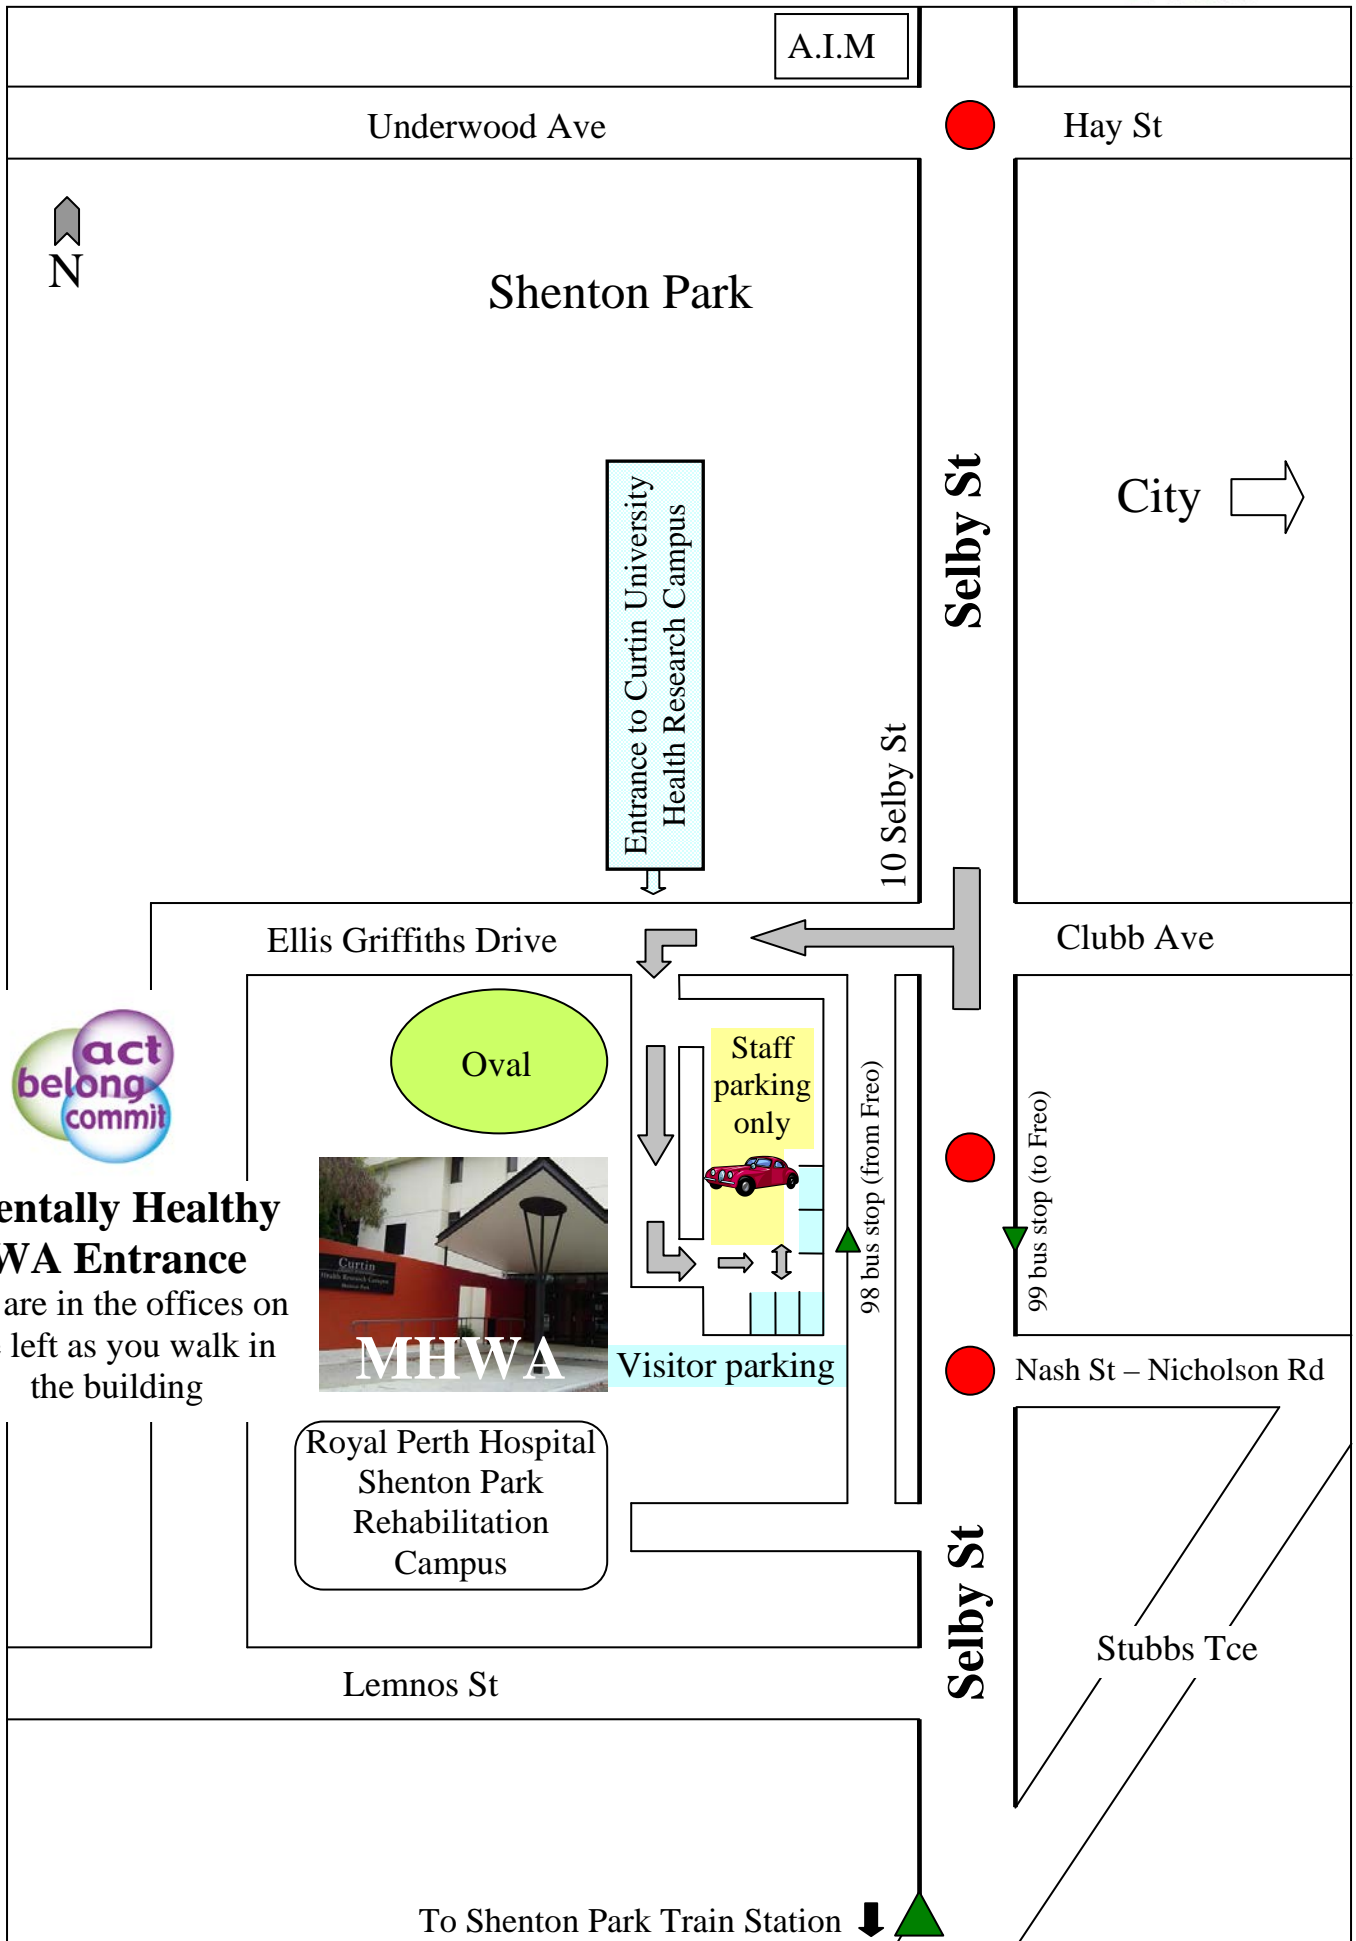

Mentally Healthy WA
Curtin University, Health Research Campus
10 Selby Street, Shenton Park, WA 6008

Mentally Healthy WA Entrance

We are in the offices on the left as you walk in the building

Royal Perth Hospital
Shenton Park
Rehabilitation
Campus